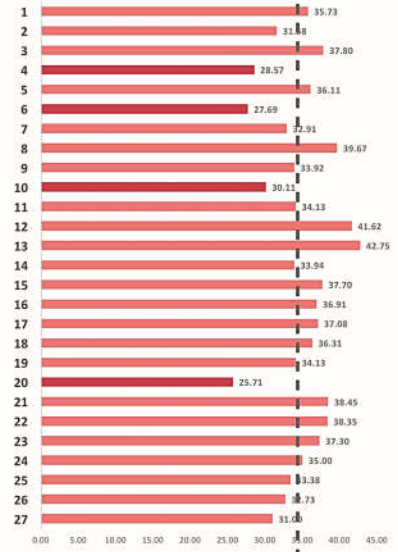

Narayanganj City Corporation

Poverty Scores

Aggregate score of urban poor settlements

Poverty Scores Ward

Poverty Scores Ward Level

Average Score Ward

- 25.7 - 30.0
- 30.0 - 35.0
- 35.0 - 40.0
- 40.0 - 42.7

Overall Development Level of Urban Poor Settlements

- Critical development
- Low development
- Medium development
- Relatively high development