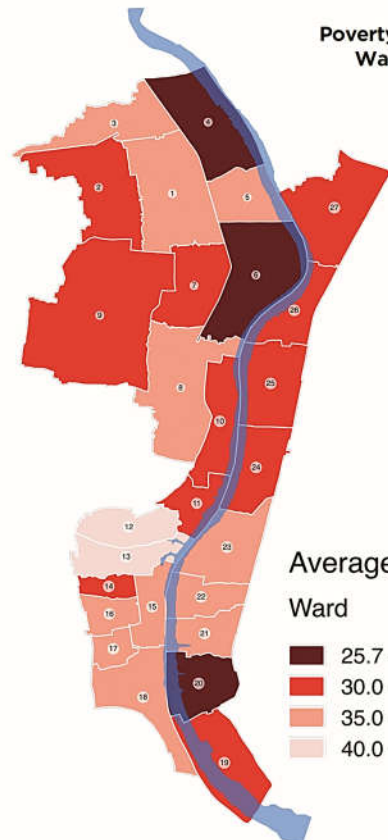

Narayanganj City Corporation

Poverty Scores

Aggregate score of urban poor settlements

Poverty Scores Ward

Poverty Scores Ward Level

Average Score Ward

- 25.7 - 30.0
- 30.0 - 35.0
- 35.0 - 40.0
- 40.0 - 42.7

Overall Development Level of Urban Poor Settlements

- Critical development
- Low development
- Medium development
- Relatively high development