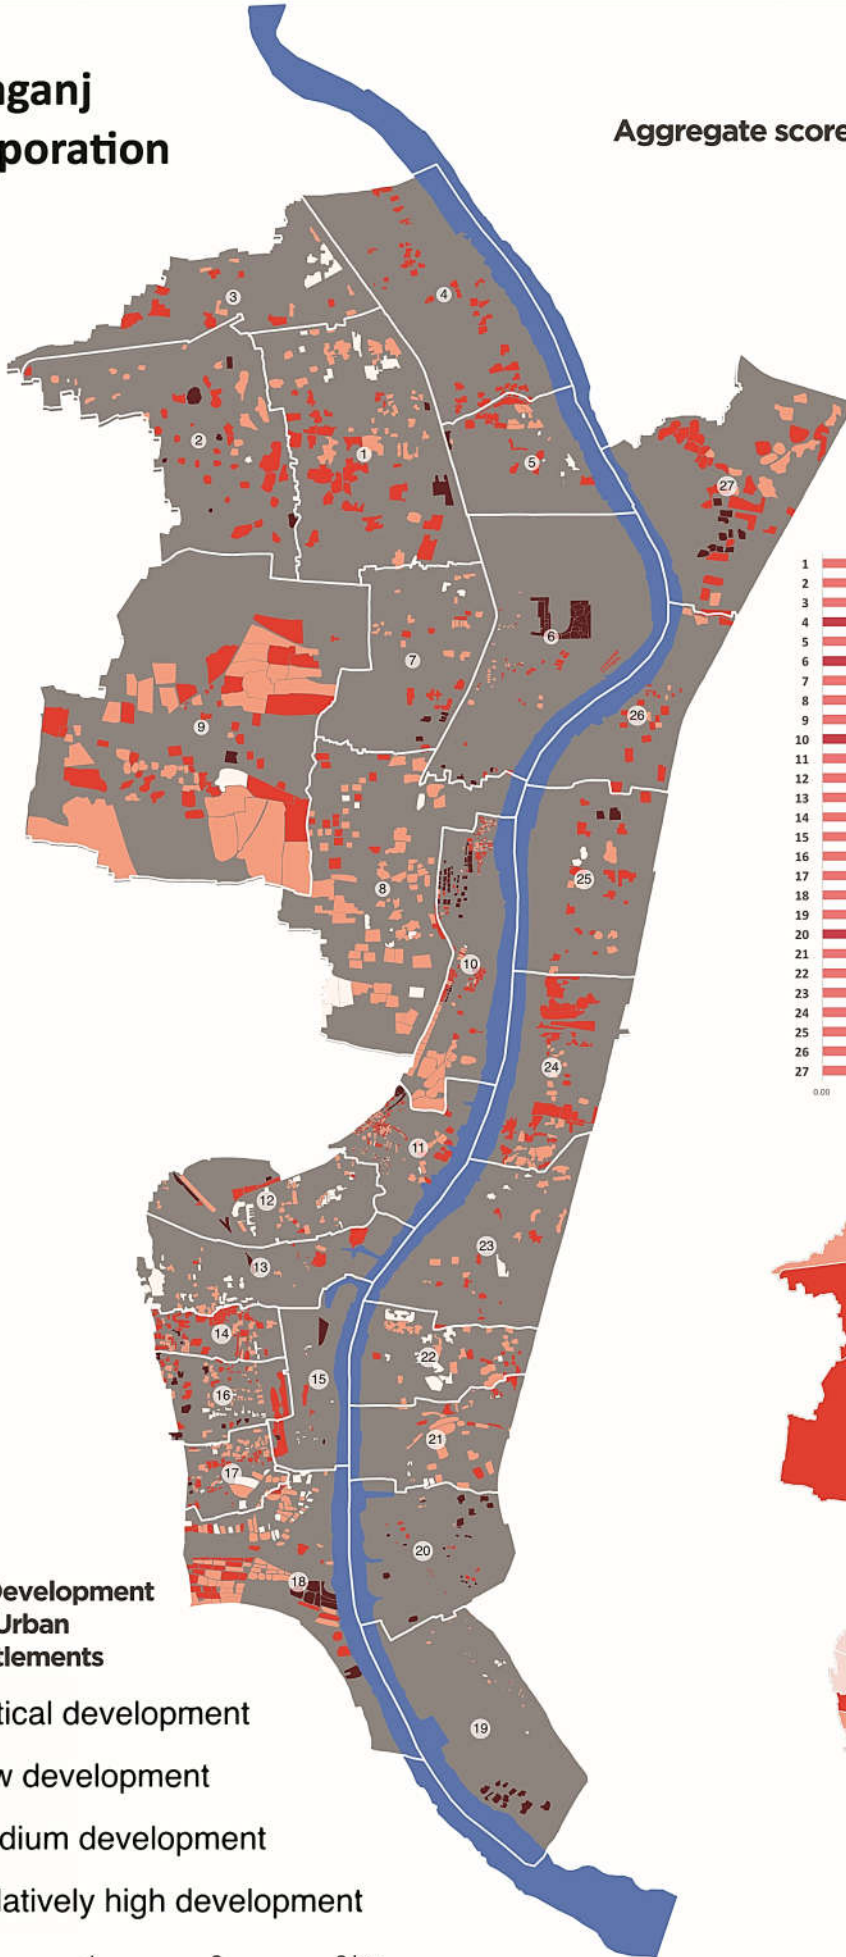

Narayanganj City Corporation

Poverty Scores

Aggregate score of urban poor settlements

Poverty Scores Ward

Poverty Scores Ward Level

Average Score Ward

- 25.7 - 30.0
- 30.0 - 35.0
- 35.0 - 40.0
- 40.0 - 42.7

Overall Development Level of Urban Poor Settlements

- Critical development
- Low development
- Medium development
- Relatively high development